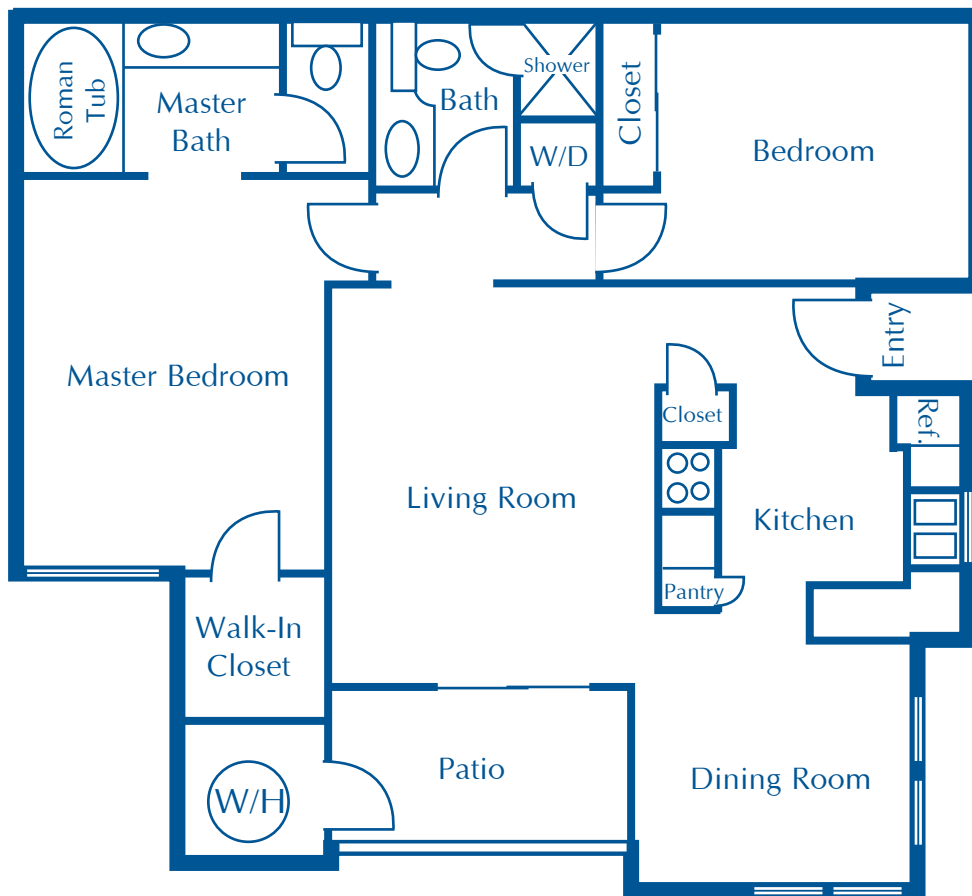

The Invitational on the Legacy Golf Course

2 Bedroom 2 Bath

1,035 Square Feet

Starting at \$790

INTERIOR FEATURES

- FULLY-APPOINTED GOURMET KITCHEN
- WASHER AND DRYER
- WALK-IN CLOSET
- RELAXING ROMAN TUB
- PRIVATE PATIO
- FIREPLACE IN SELECT PLANS