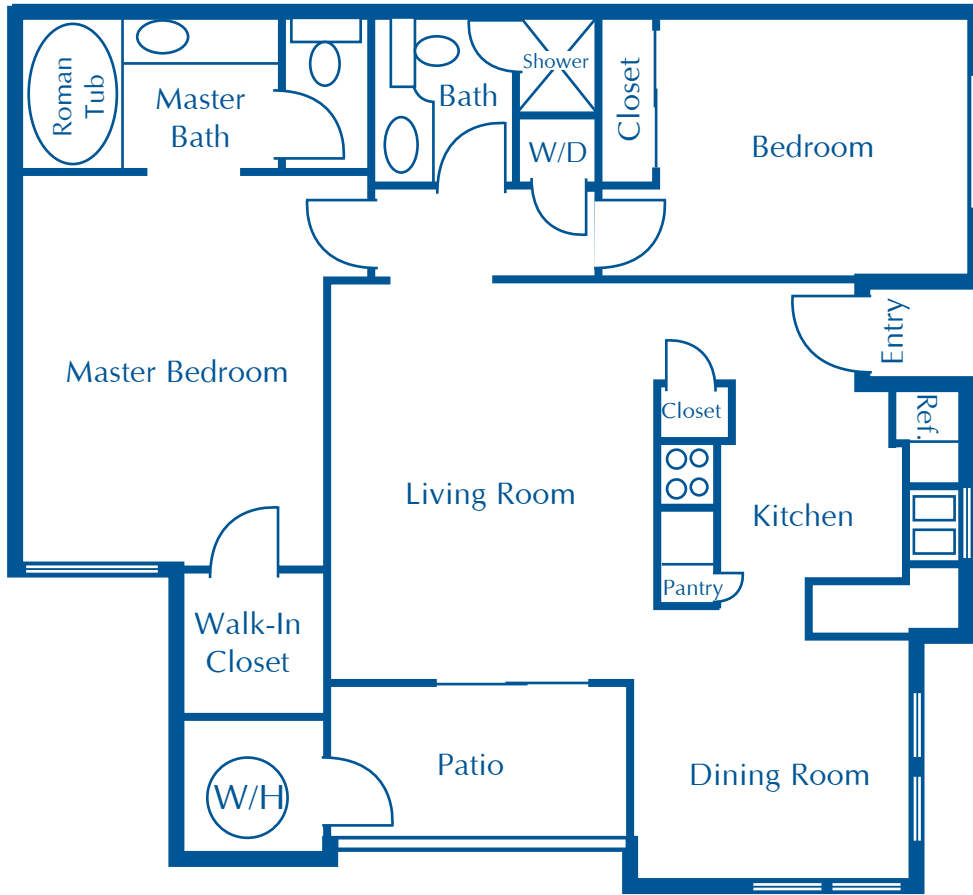

The Invitational on the Legacy Golf Course

2 Bedroom 2 Bath

1,035 Square Feet

Starting at \$790

INTERIOR FEATURES

- FULLY-APPOINTED GOURMET KITCHEN
- WASHER AND DRYER
- WALK-IN CLOSET
- RELAXING ROMAN TUB
- PRIVATE PATIO
- FIREPLACE IN SELECT PLANS