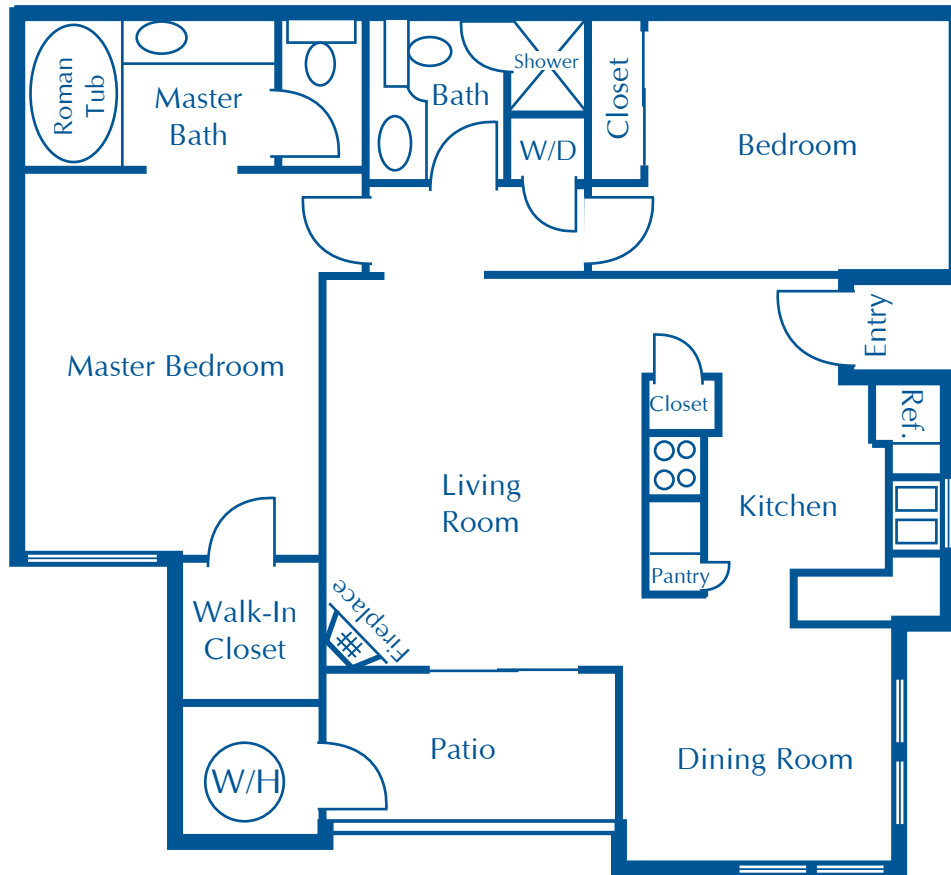

The Invitational on the Legacy Golf Course

**2 Bedroom 2 Bath
with fireplace**

1,035 Square Feet

Starting at \$815

INTERIOR FEATURES

- FULLY-APPOINTED GOURMET KITCHEN
- WASHER AND DRYER
- WALK-IN CLOSET
- RELAXING ROMAN TUB
- PRIVATE PATIO
- FIREPLACE IN SELECT PLANS