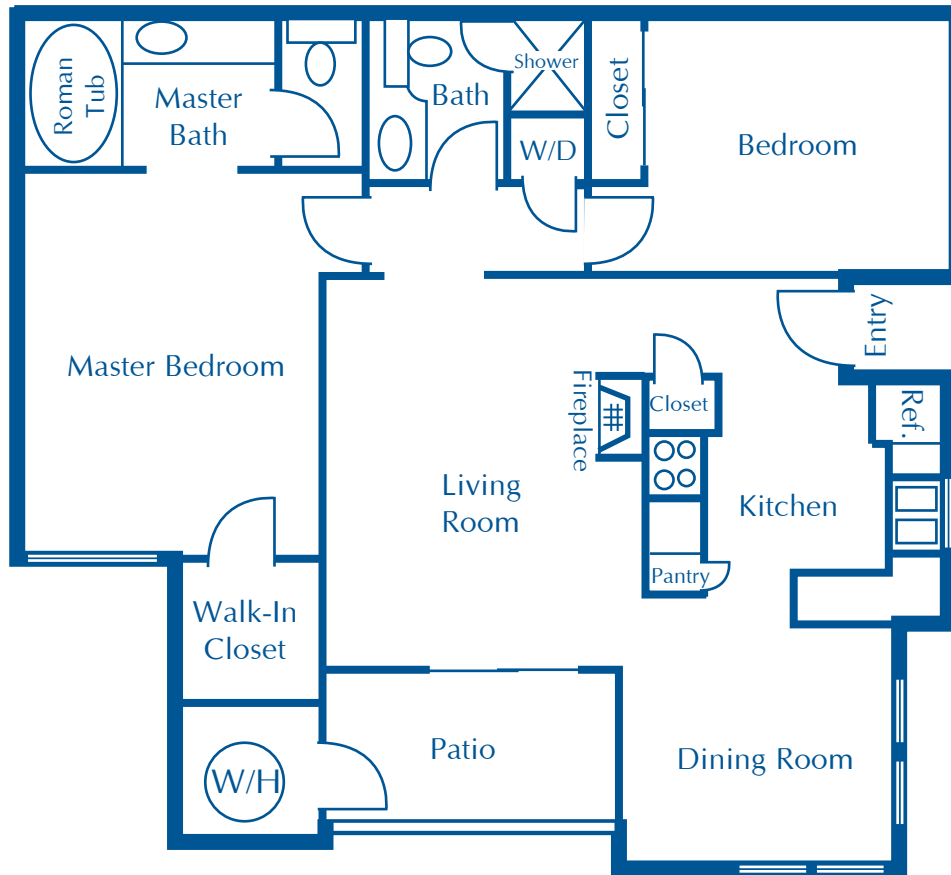

The Invitational on the Legacy Golf Course

**2 Bedroom 2 Bath
with fireplace**

1,035 Square Feet

Starting at \$815

INTERIOR FEATURES

- FULLY-APPOINTED GOURMET KITCHEN
- WASHER AND DRYER
- WALK-IN CLOSET
- RELAXING ROMAN TUB
- PRIVATE PATIO
- FIREPLACE IN SELECT PLANS